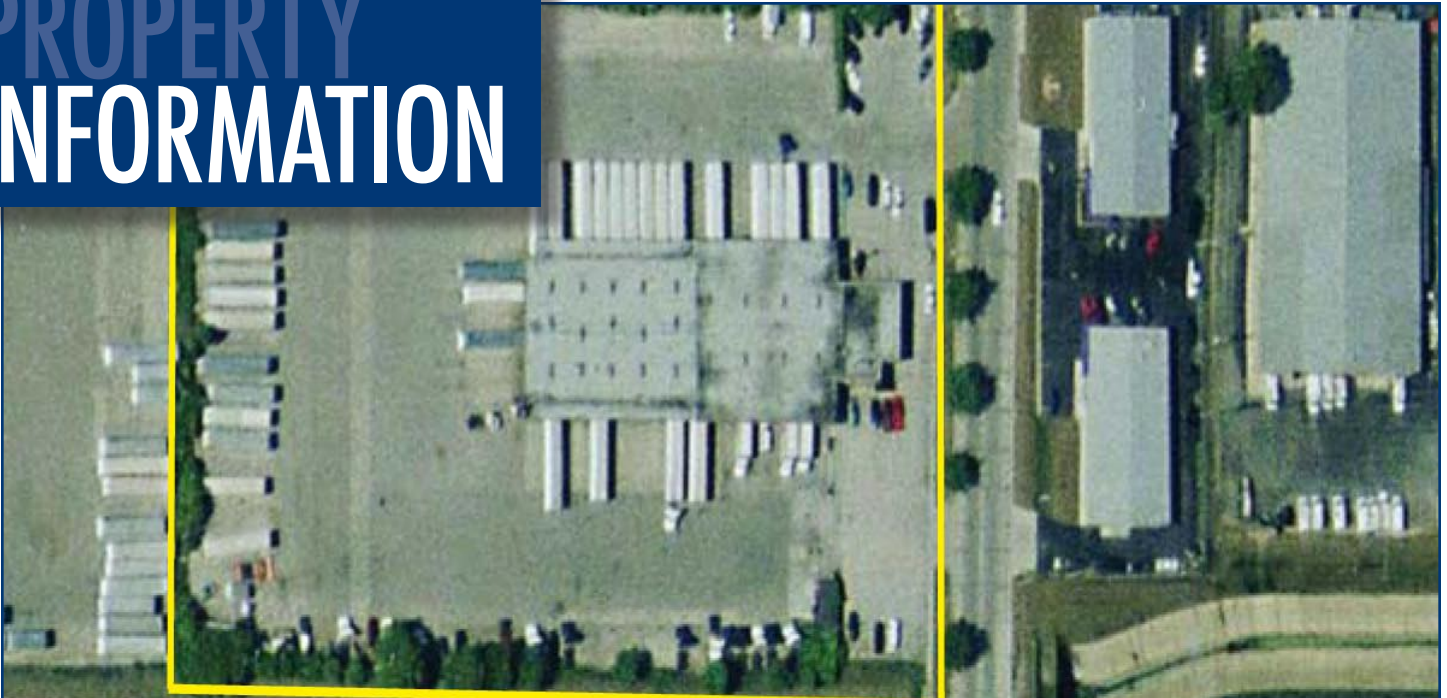

PROPERTY INFORMATION

4939 SOUTH SIXTH ST MILWAUKEE, WI

Truck Terminal and Parking

Location: The terminal is located in a major node of truck terminals near the main intersection of I-43 and I-94.

Acres: 4.8

Loading Positions: 44

Office: 4,000sf

Dock: 18,000sf

Parking for 95 tractor/trailers

For more information contact:

Paul Underwood

Director, Asset Management

201 West Street, Suite 200